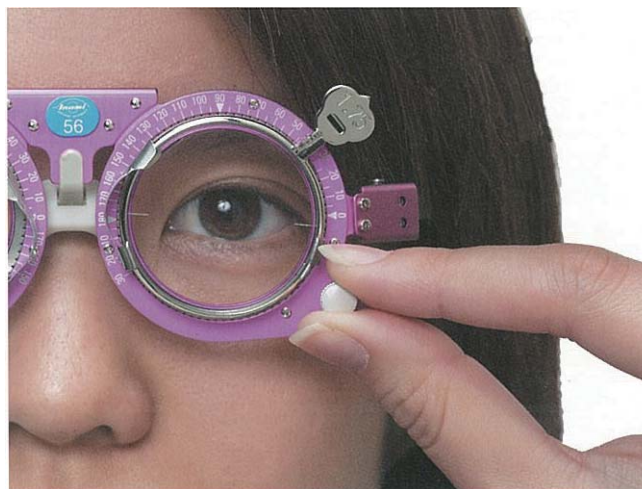

# Features

There are 10 types of PD sizes with 52-70mm(2mm each) and 3 types of colors by PD.

PD66 · 68 · 70 GREEN

PD58 · 60 · 62 · 64 BLUE

PD52 · 54 · 56 PINK OR BLUE

The astigmatism axis can be measured by just turning a knob.